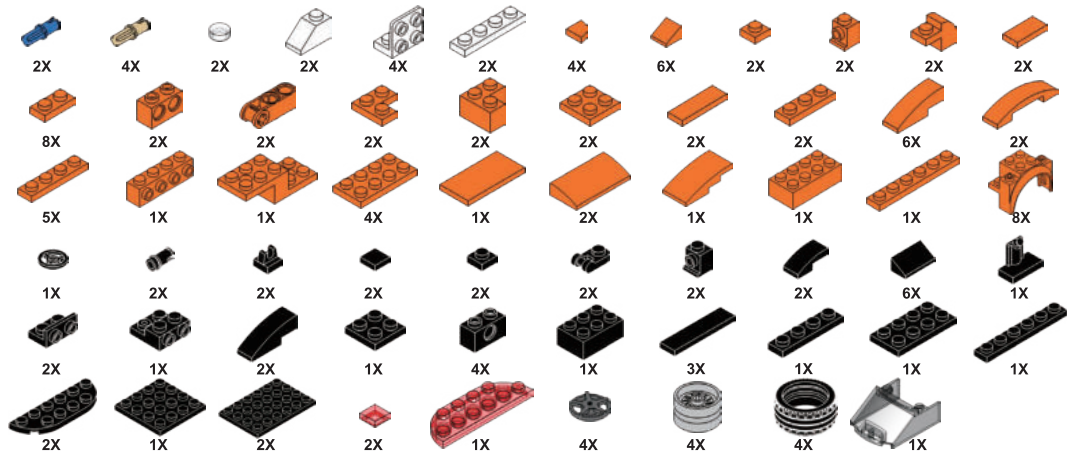

STREET **BIAZE**

3 IN 1 MODEL

**MANUAL
TO BUILD**

**BUILDING
BLOCKS**

INFERNO GT SPORTS CAR

AGES 6Y+
SP13418 | 149 PCS

STREET **BLAZE**

**INFERNO GT
SPORTS CAR**

SP13418

**BUILDING
BLOCKS**

STEP: 01**STEP: 02**

STEP: 03**STEP: 04**

STEP: 05**STEP: 06**

STEP: 07

STEP: 08

STEP: 09