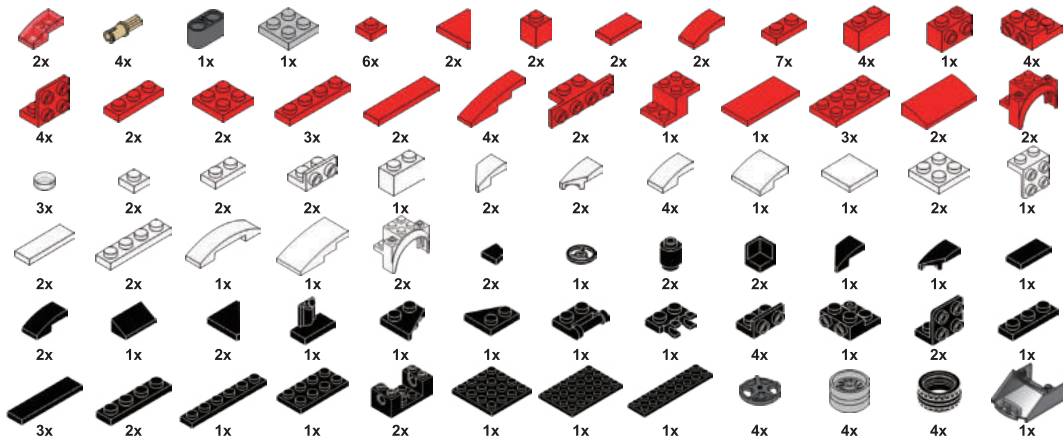

STREET **BLAZE**

3 IN 1 MODEL

**MANUAL
TO BUILD**

**BUILDING
BLOCKS**

TORQUE GT SPORTS CAR

AGES 6Y+
SP13419 | 150 PCS

STREET **BLAZE**

**TORQUE GT
SPORTS CAR**

SP13419

**BUILDING
BLOCKS**

STEP: 01

STEP: 02

STEP: 03

STEP: 04

STEP: 05

STEP: 06