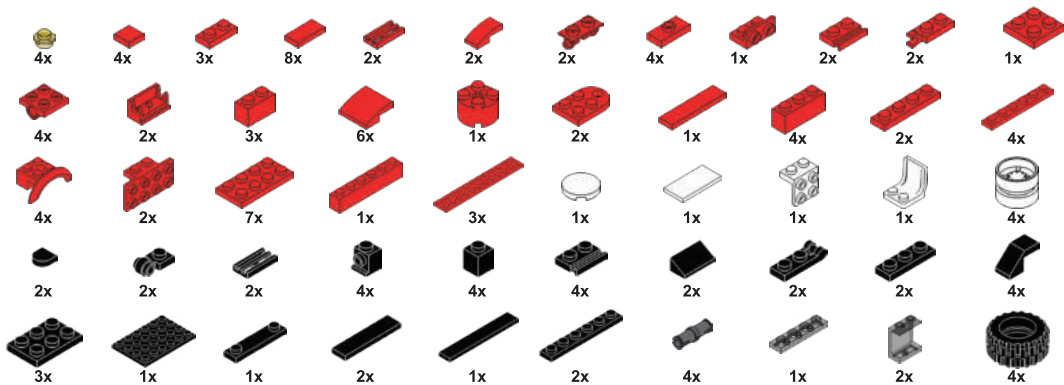

X-TERRAIN

3 IN 1 MODEL

**MANUAL
TO BUILD**

 **BUILDING
BLOCKS**

DUNE SPORTS CAR

 **AGES 6Y+**
SP13422 | 138 PCS

X-TERRAIN

DUNE SPORTS CAR

SP13422

**BUILDING
BLOCKS**

STEP: 01

STEP: 02

STEP: 03**STEP: 04**

STEP: 05**STEP: 06**

STEP: 07

STEP: 08