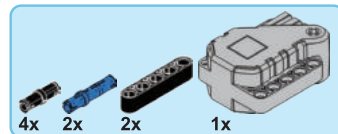

**BUILDING
BLOCKS**

MEGA 2 IN 1 TRANSFORMATION

COLLECT **2** TO BUILD **1** MEGA MODEL

AGES **6Y+**
SP13436 | 198 PCS

STEP: 01

STEP: 02

STEP: 03

STEP: 04