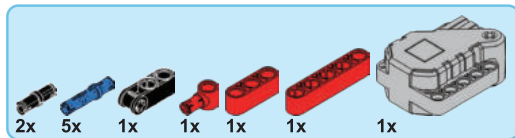

**BUILDING
BLOCKS**

MEGA 2 IN 1 TRANSFORMATION

COLLECT **2** TO BUILD **1** MEGA MODEL

AGES **6Y+**
SP13436 | 198 PCS

STEP: 01

STEP: 02

STEP: 03

STEP: 04