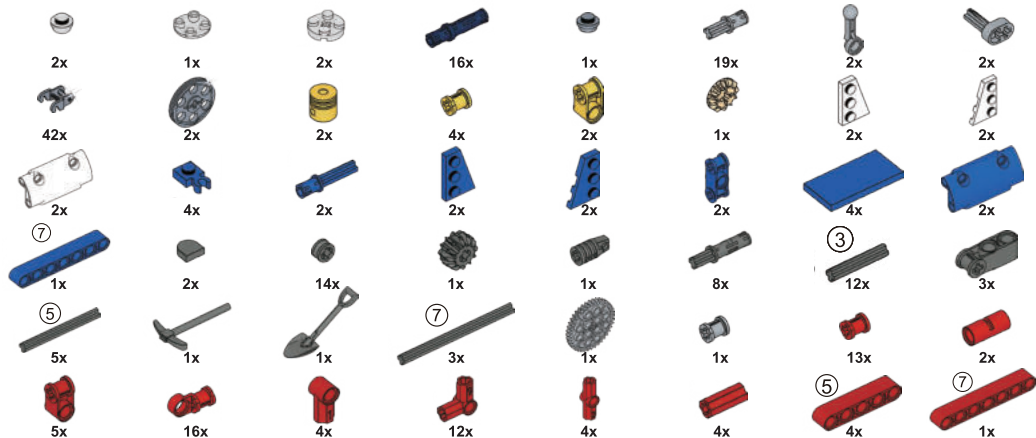

MOTOCRAFT

**MANUAL
TO BUILD**

1:8
SIMULATION
SCALE

**BUILDING
BLOCKS**

FURY X1 BIKE

AGES 6Y+
SP13442 | 483 PCS

MOTOCRAFT

**FURY X1
BIKE**

STEP: 01

STEP: 02

STEP: 03

STEP: 04

STEP: 05

STEP: 06

STEP: 07

3