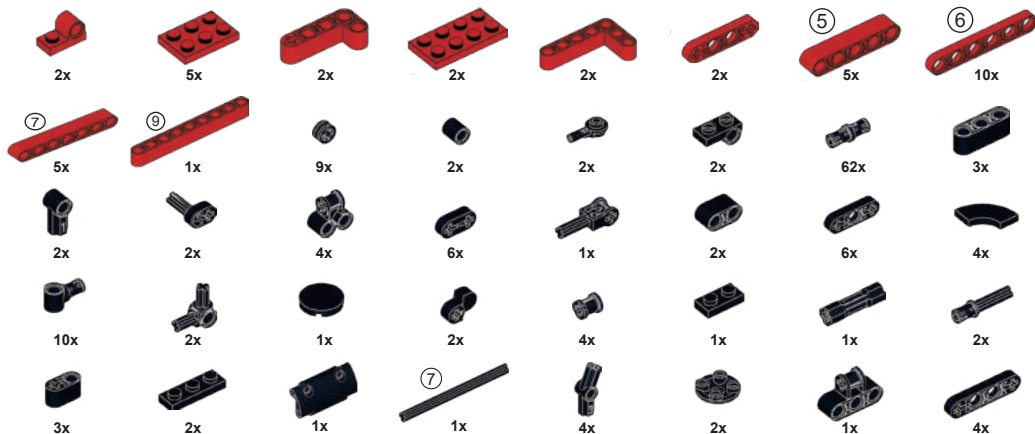

SNAPBACK

**MANUAL
TO BUILD**

BLOCK
ACCESSORY

PULL-BACK
TRANSMISSION

TPR TYRE

**BUILDING
BLOCKS**

HYPER ROVER RACER CAR

AGES 6Y+
SP13444 | 477 PCS

SNAPBACK

HYPER ROVER
RACER CAR

ABOUT US:

BILDAGO UNLOCKS LIMITLESS CREATIVITY & FUN. BY FOCUSING ON SMART DESIGN AND EFFICIENT PRODUCTION, WE DELIVER VIBRANT BRICKS, ENGAGING THEMES, AND ENDLESS BUILDING POTENTIAL WITHOUT THE PREMIUM PRICE TAG. **BILDAGO** MAKES THE MAGIC OF BUILDING ADVENTURES, INTRICATE MODELS, AND FREEFORM CREATIVITY AN AFFORDABLE REALITY FOR FAMILIES AND ENTHUSIASTS ALIKE.

SP13444

**BUILDING
BLOCKS**

1x	1x	2x	35x	35x	2x	2x	4x
3x	4x	2x	2x	4x	5x	2x	12x
4x	2x	2x	2x	2x	7x	3x	2x
8x	2x	2x	13x	5x	8x	2x	2x
17x	8x	1x	4x	3x	2x	6x	2x

STEP: 01

STEP: 02

STEP: 03

STEP: 04**STEP: 05**

STEP: 06